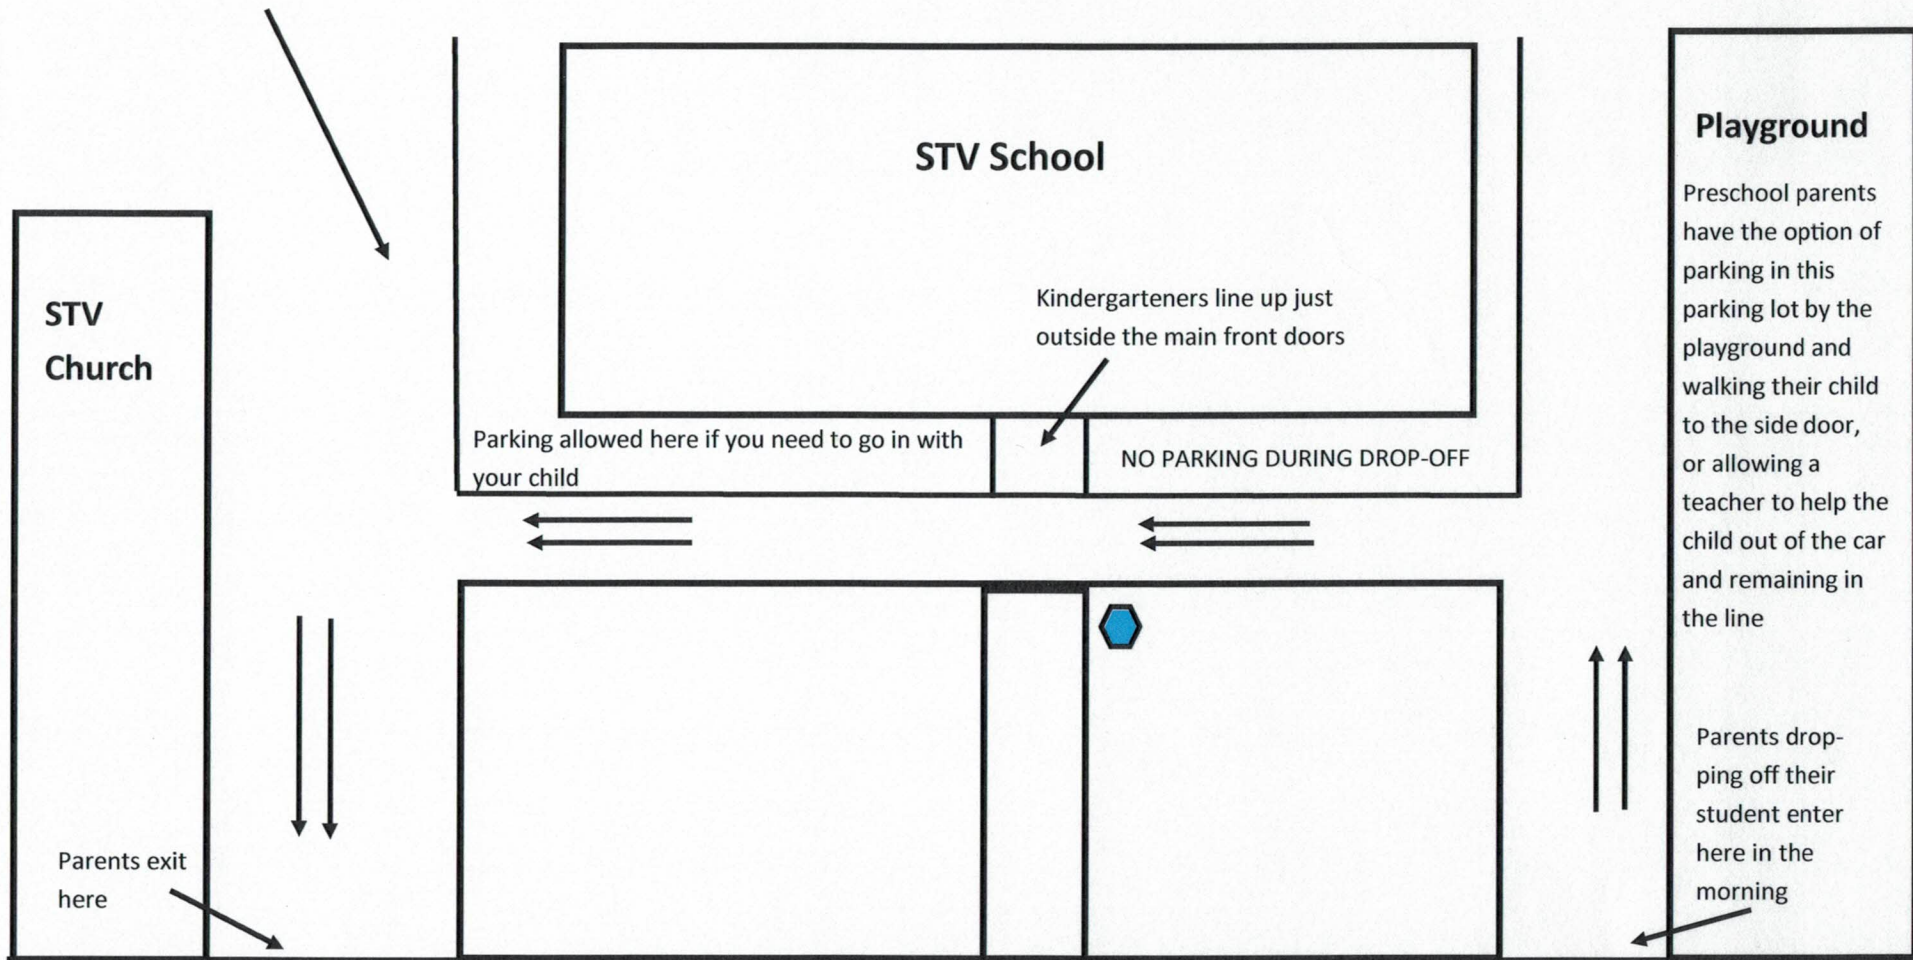

Morning Drop-off

Only preschool cars are to pass through the back parking lot during morning drop-off

1st through 8th grades line up in side parking lot

← East

Anderson Drive

West →

Afternoon Pick-Up